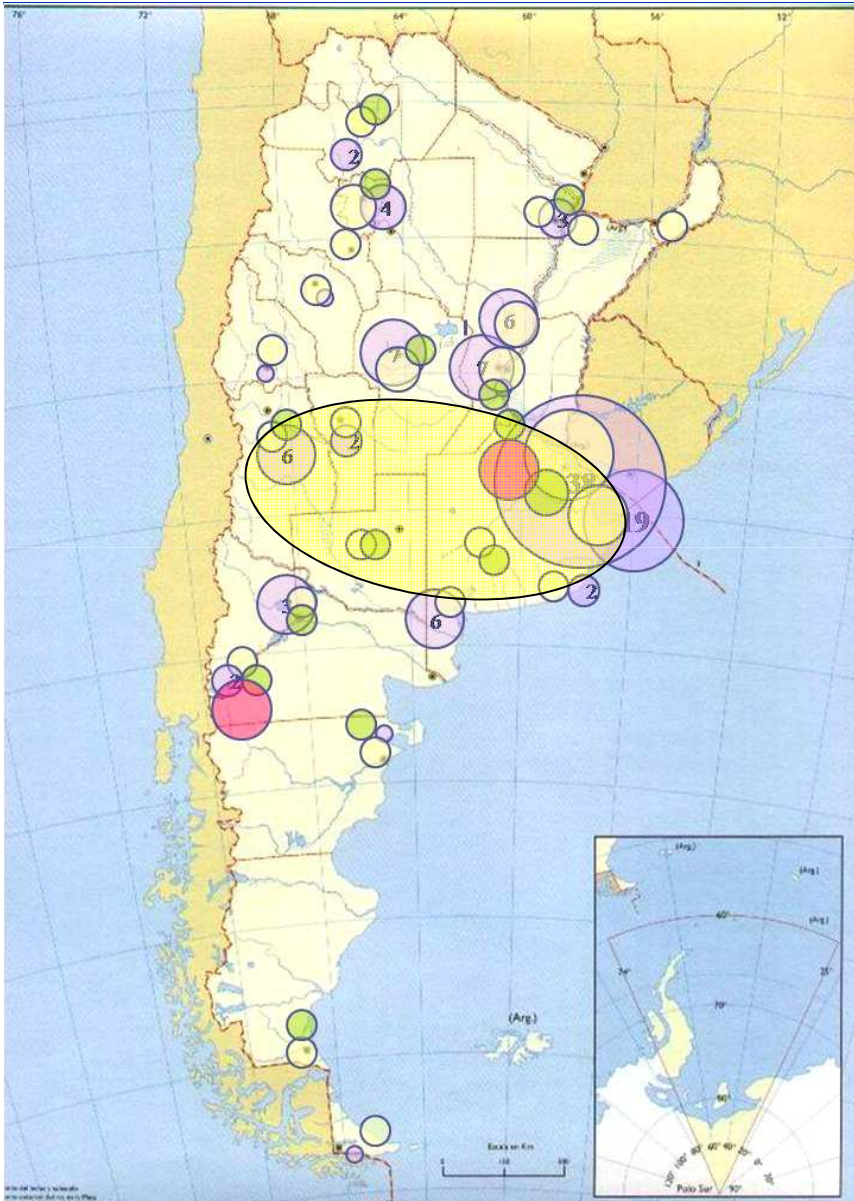

AN UNFINISHED STORY OF UPS AND DOWNS

Aníbal Gattone
InnovaRED Argentina`s NREN
Argentina

INNOVA | RED
Red Nacional de Investigación
y Educación de Argentina

- **44 Public Universities**
 - **144 NRC Institutes**
 - **INTA (agric. + livestock b&e) (240/48/12)**
 - **CNEA (nuclear) (3)**
- ... + 60 private universities and 19 state research organisations**

Source: ITU (2009)

The IDI is a composite index made up of eleven different indicators, grouped into three sub-indices. The sub-indices measure ICT infrastructure and access (sub-index access), ICT use and intensity of use (sub-index use), and the capacity to use ICTs effectively (sub-index skills).

ICT Development Index (IDI), 2002 and 2007, Americas

Country	Rank 2007	IDI 2007	Rank 2002	IDI 2002	Rank change 2002-2007	IDI change 2002-2007
United States	1	6.44	2	5.25	1	1.19
Canada	2	6.34	1	5.33	-1	1.00
Argentina	3	4.12	3	3.06	0	1.06
Chile	4	4.00	4	2.97	0	1.03
Uruguay	5	3.88	5	2.90	0	0.97
Jamaica	6	3.78	6	2.79	0	0.99
Trinidad & Tobago	7	3.61	9	2.50	2	1.10
Brazil	8	3.48	7	2.55	-1	0.93
Panama	9	3.46	10	2.42	1	1.04
Costa Rica	10	3.41	8	2.54	-2	0.86
Venezuela	11	3.34	12	2.18	1	1.16
Colombia	12	3.25	14	2.13	2	1.11
Peru	13	3.11	13	2.15	0	0.96
Mexico	14	3.09	11	2.38	-3	0.71
Ecuador	15	2.75	17	1.97	2	0.78
Dominican Rep.	16	2.65	18	1.97	2	0.68
Cuba	17	2.53	19	1.94	2	0.59
Paraguay	18	2.52	16	2.02	-2	0.50
Bolivia	19	2.45	15	2.03	-4	0.42
El Salvador	20	2.43	20	1.74	0	0.69
Honduras	21	2.28	23	1.31	2	0.97
Guatemala	22	2.28	21	1.60	-1	0.68
Nicaragua	23	2.03	22	1.37	-1	0.66
Haiti	24	1.27	24	1.05	0	0.21